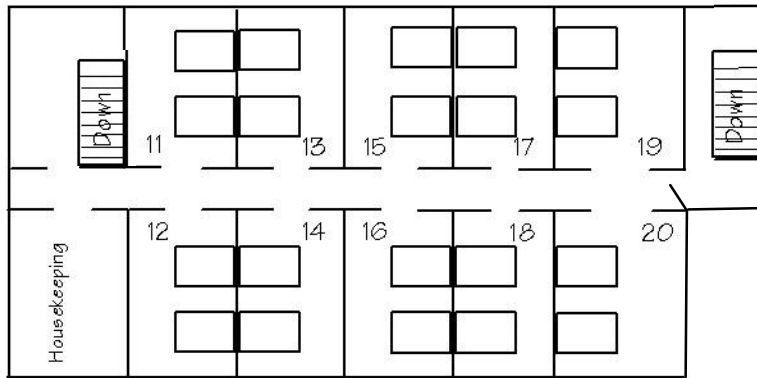

Corriher Lodge Guest Rooms

North Wing, Ground Level

South Wing, Ground Level

North Wing, Upper Level

South Wing, Upper Level

Drawings are not to scale.

Each bedroom contains two full-size beds and a private bathroom.

North 1, South 101-102, 103 & 104 are handicapped accessible.

Adjoining rooms: South 104 & 106, South 111 & 113, South 112 & 114, South 211 & 213, and South 212 & 214