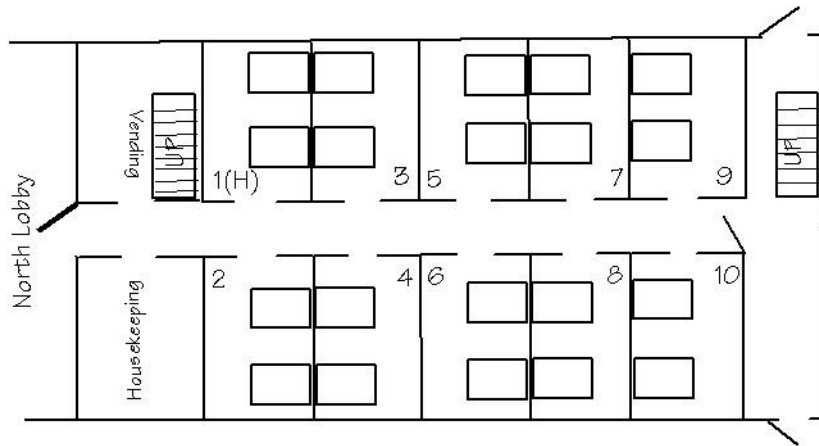

Corriher Lodge Guest Rooms

North Wing, Ground Level

South Wing, Ground Level

North Wing, Upper Level

South Wing, Upper Level

Drawings are not to scale.

Each bedroom contains two full-size beds and a private bathroom.

North 1, South 101-102, 103 & 104 are handicapped accessible.

Adjoining rooms: South 104 & 106, South 111 & 113, South 112 & 114, South 211 & 213, and South 212 & 214