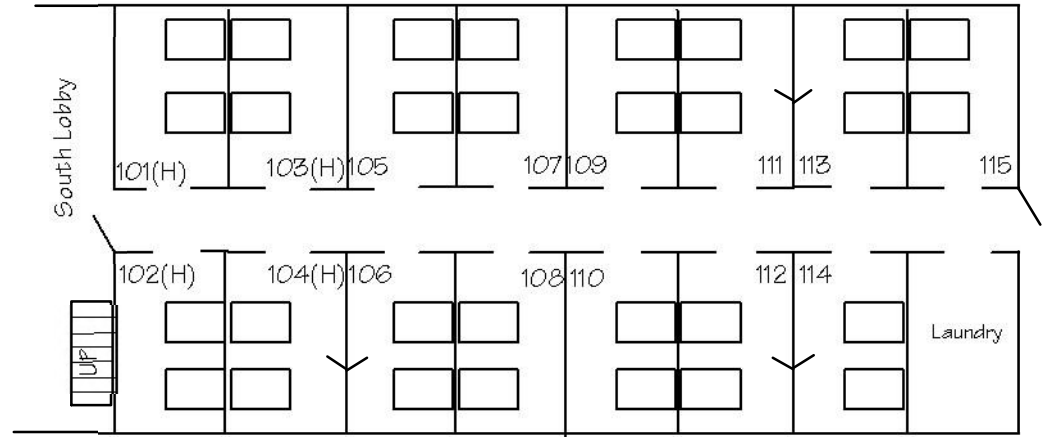

Corriher Lodge Guest Rooms

North Wing, Ground Level

South Wing, Ground Level

North Wing, Upper Level

South Wing, Upper Level

Drawings are not to scale.

Each bedroom contains two full-size beds and a private bathroom.

North 1, South 101-102, 103 & 104 are handicapped accessible.

Adjoining rooms: South 104 & 106, South 111 & 113, South 112 & 114, South 211 & 213, and South 212 & 214