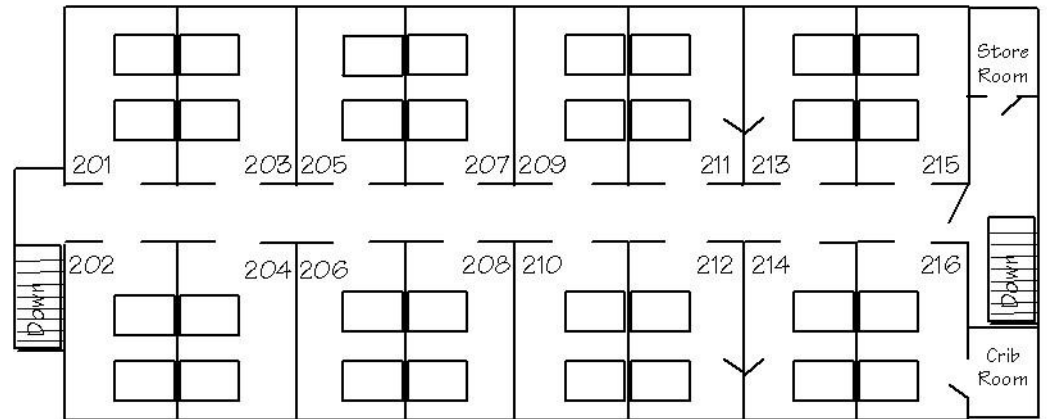

Corriher Lodge Guest Rooms

North Wing, Ground Level

South Wing, Ground Level

North Wing, Upper Level

South Wing, Upper Level

Drawings are not to scale.

Each bedroom contains two full-size beds and a private bathroom.

North 1, South 101-102, 103 & 104 are handicapped accessible.

Adjoining rooms: South 104 & 106, South 111 & 113, South 112 & 114, South 211 & 213, and South 212 & 214