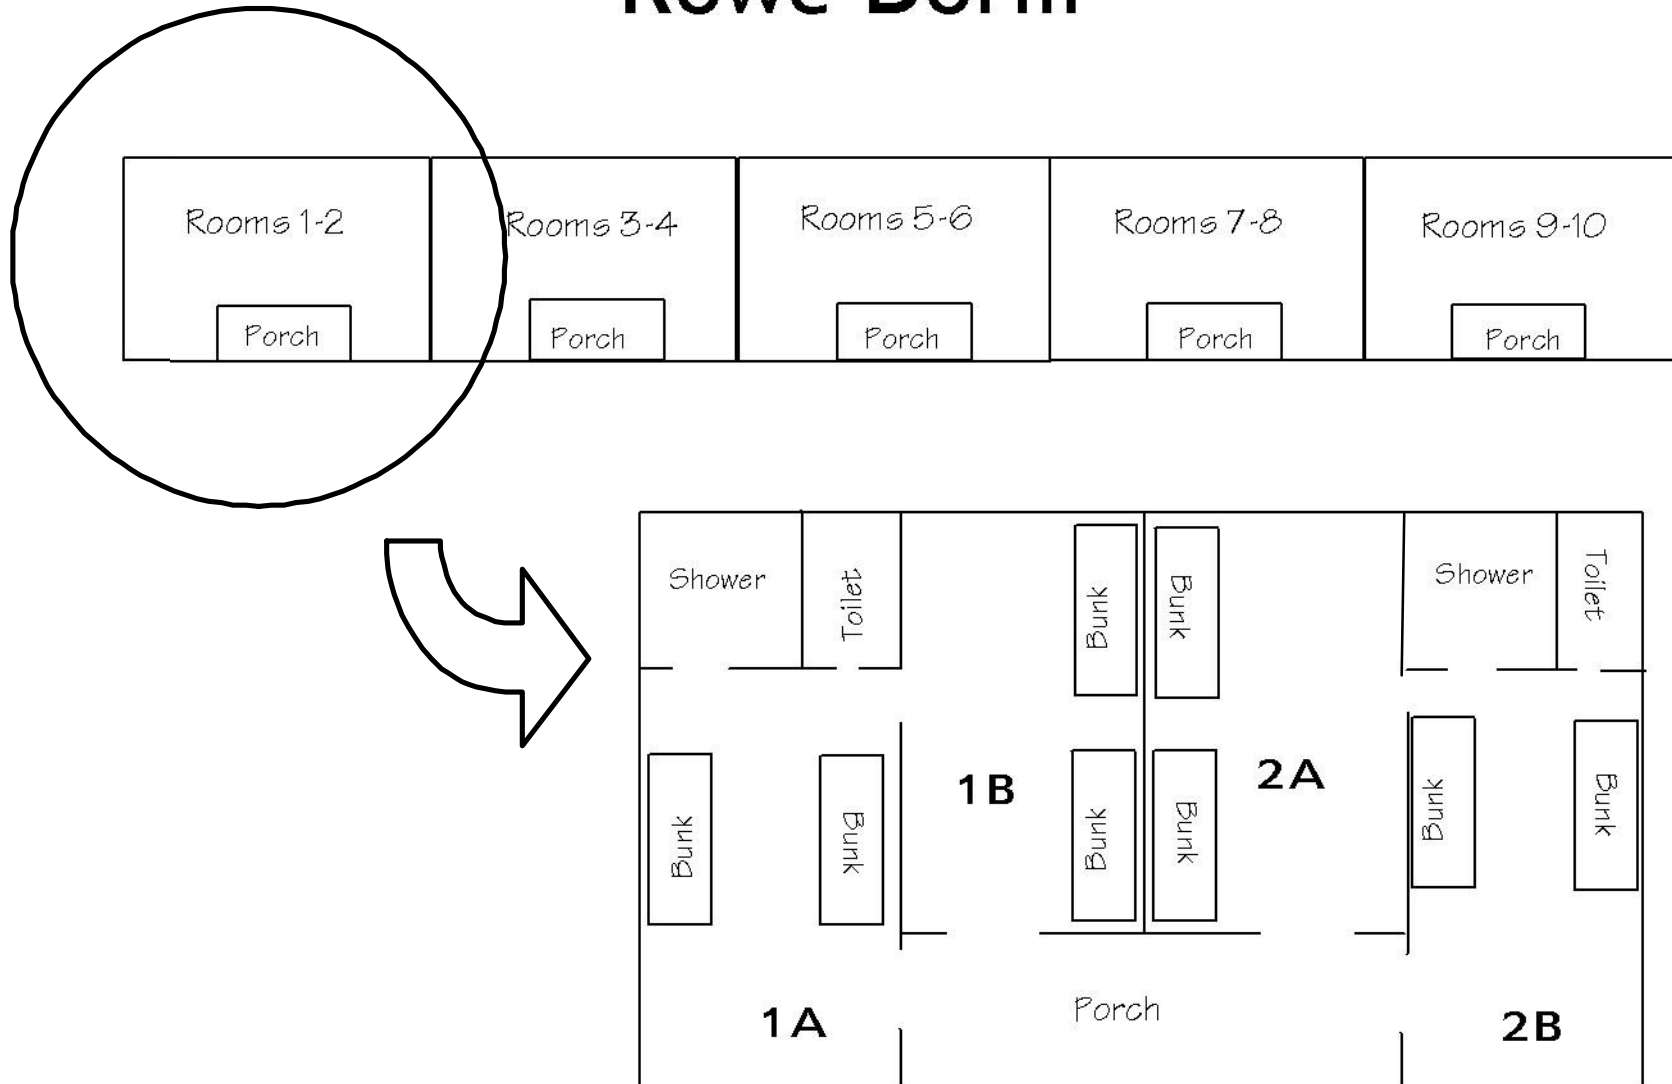

# Rowe Dorm

Rowe Dorm has five sections. In each section there are four bedrooms, with sets of two bedrooms sharing a bathroom. Sheets, blankets, pillows, towels and washcloths are provided.

Rowe Dorm is a heated year-round building, but is not air-conditioned.